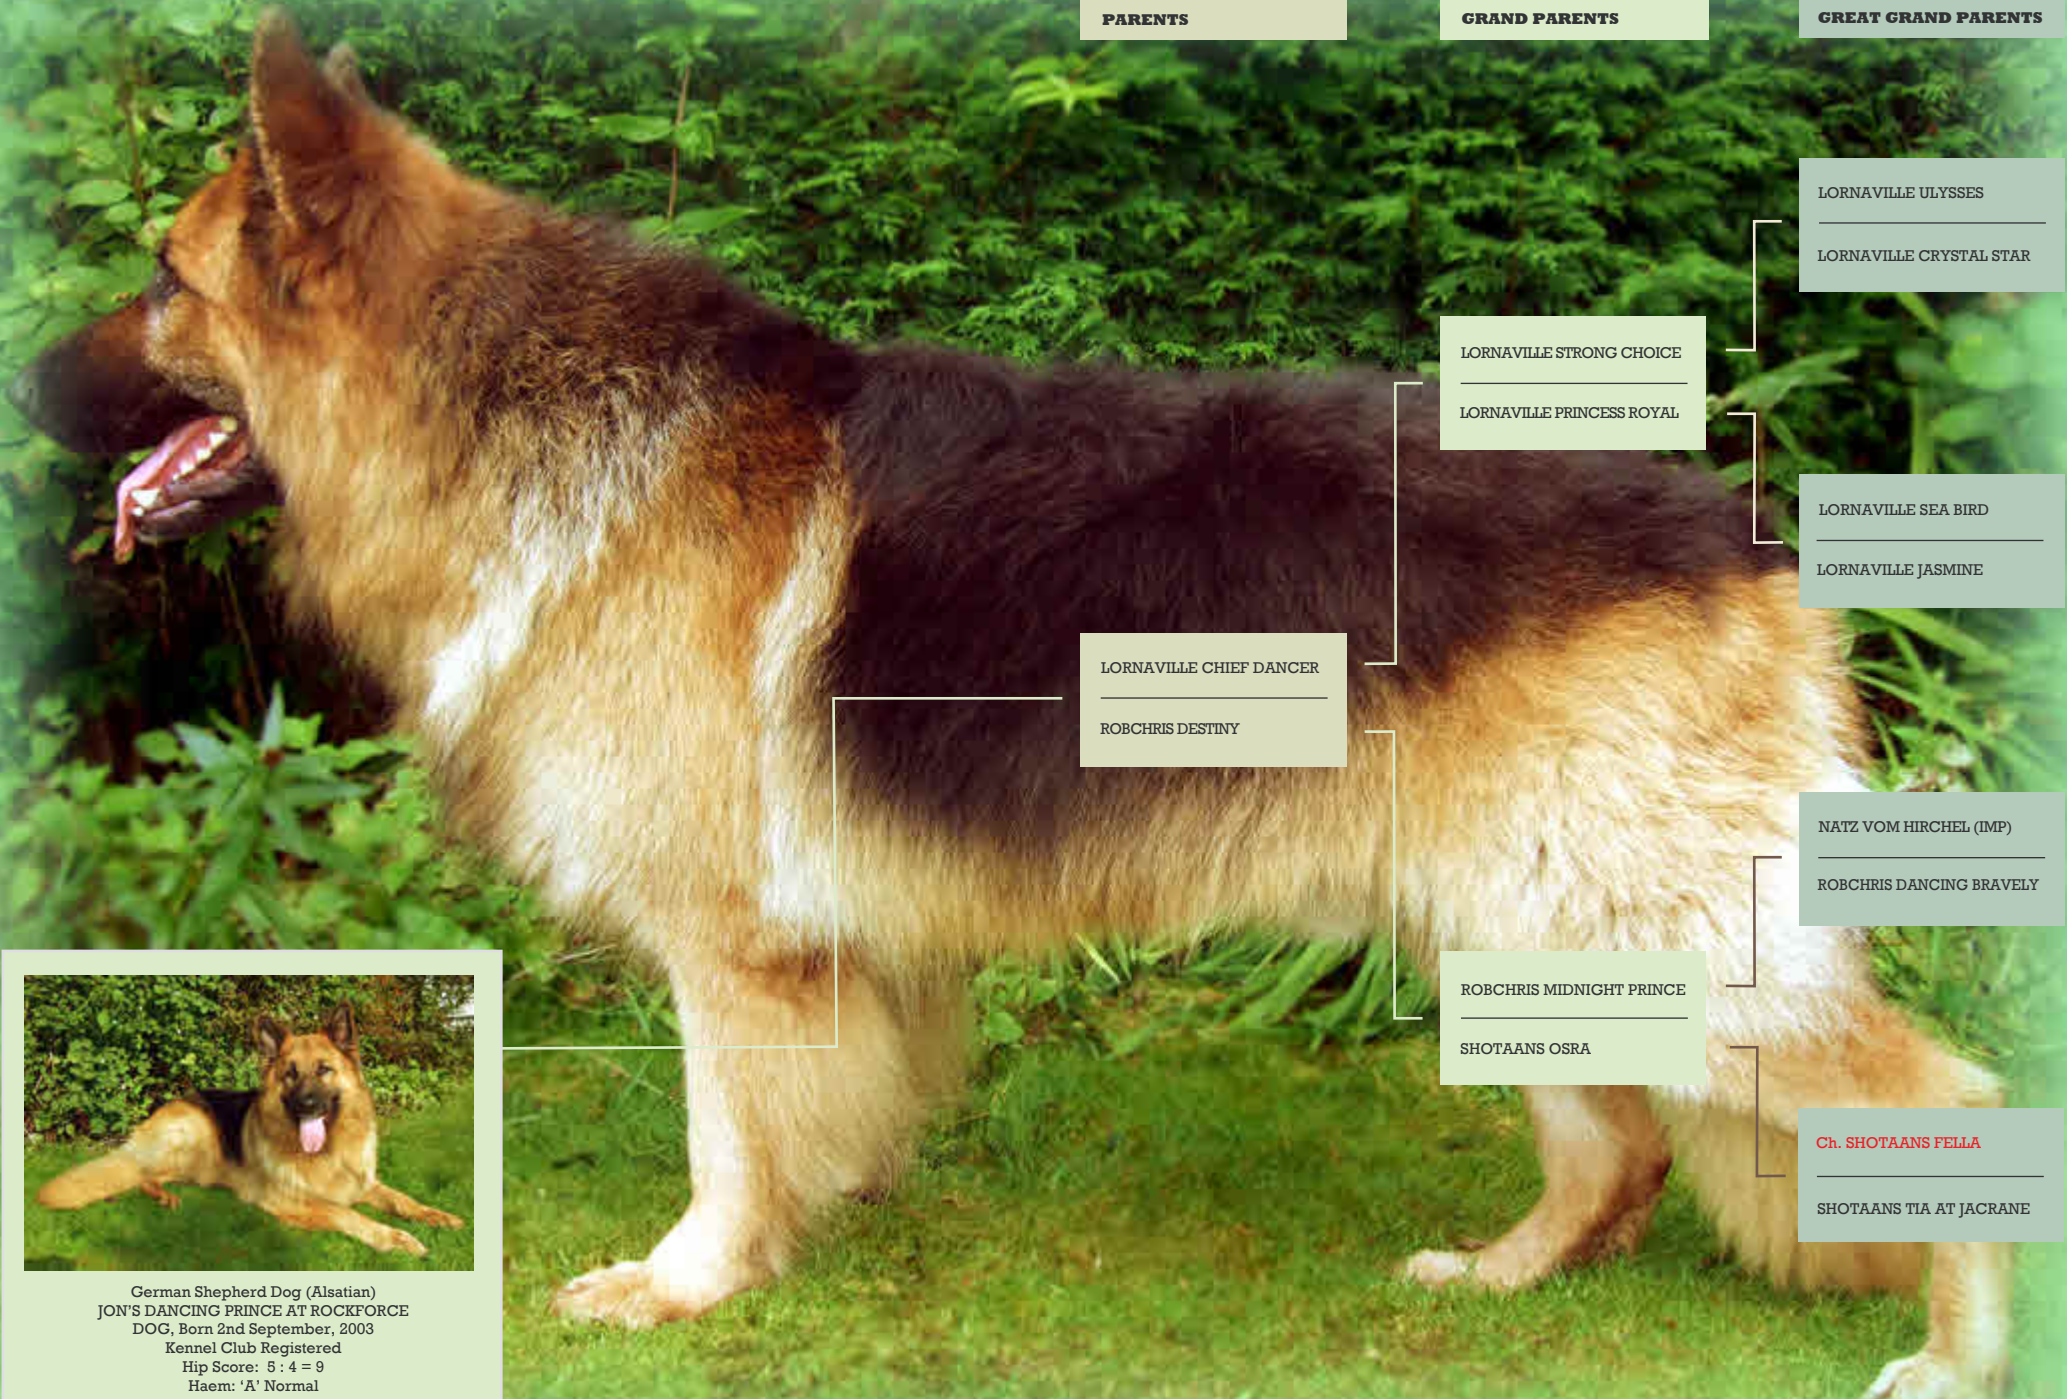

PARENTS

GRAND PARENTS

GREAT GRAND PARENTS

LORNAVILLE CHIEF DANCER
ROBCHRIS DESTINY

LORNAVILLE STRONG CHOICE
LORNAVILLE PRINCESS ROYAL

LORNAVILLE ULYSSES
LORNAVILLE CRYSTAL STAR

LORNAVILLE SEA BIRD
LORNAVILLE JASMINE

NATZ VOM HIRCHEL (IMP)
ROBCHRIS DANCING BRAVELY

ROBCHRIS MIDNIGHT PRINCE
SHOTAANS OSRA

Ch. SHOTAANS FELLA
SHOTAANS TIA AT JACRANE

German Shepherd Dog (Alsatian)
JON'S DANCING PRINCE AT ROCKFORCE
DOG, Born 2nd September, 2003
Kennel Club Registered
Hip Score: 5 : 4 = 9
Haem: 'A' Normal