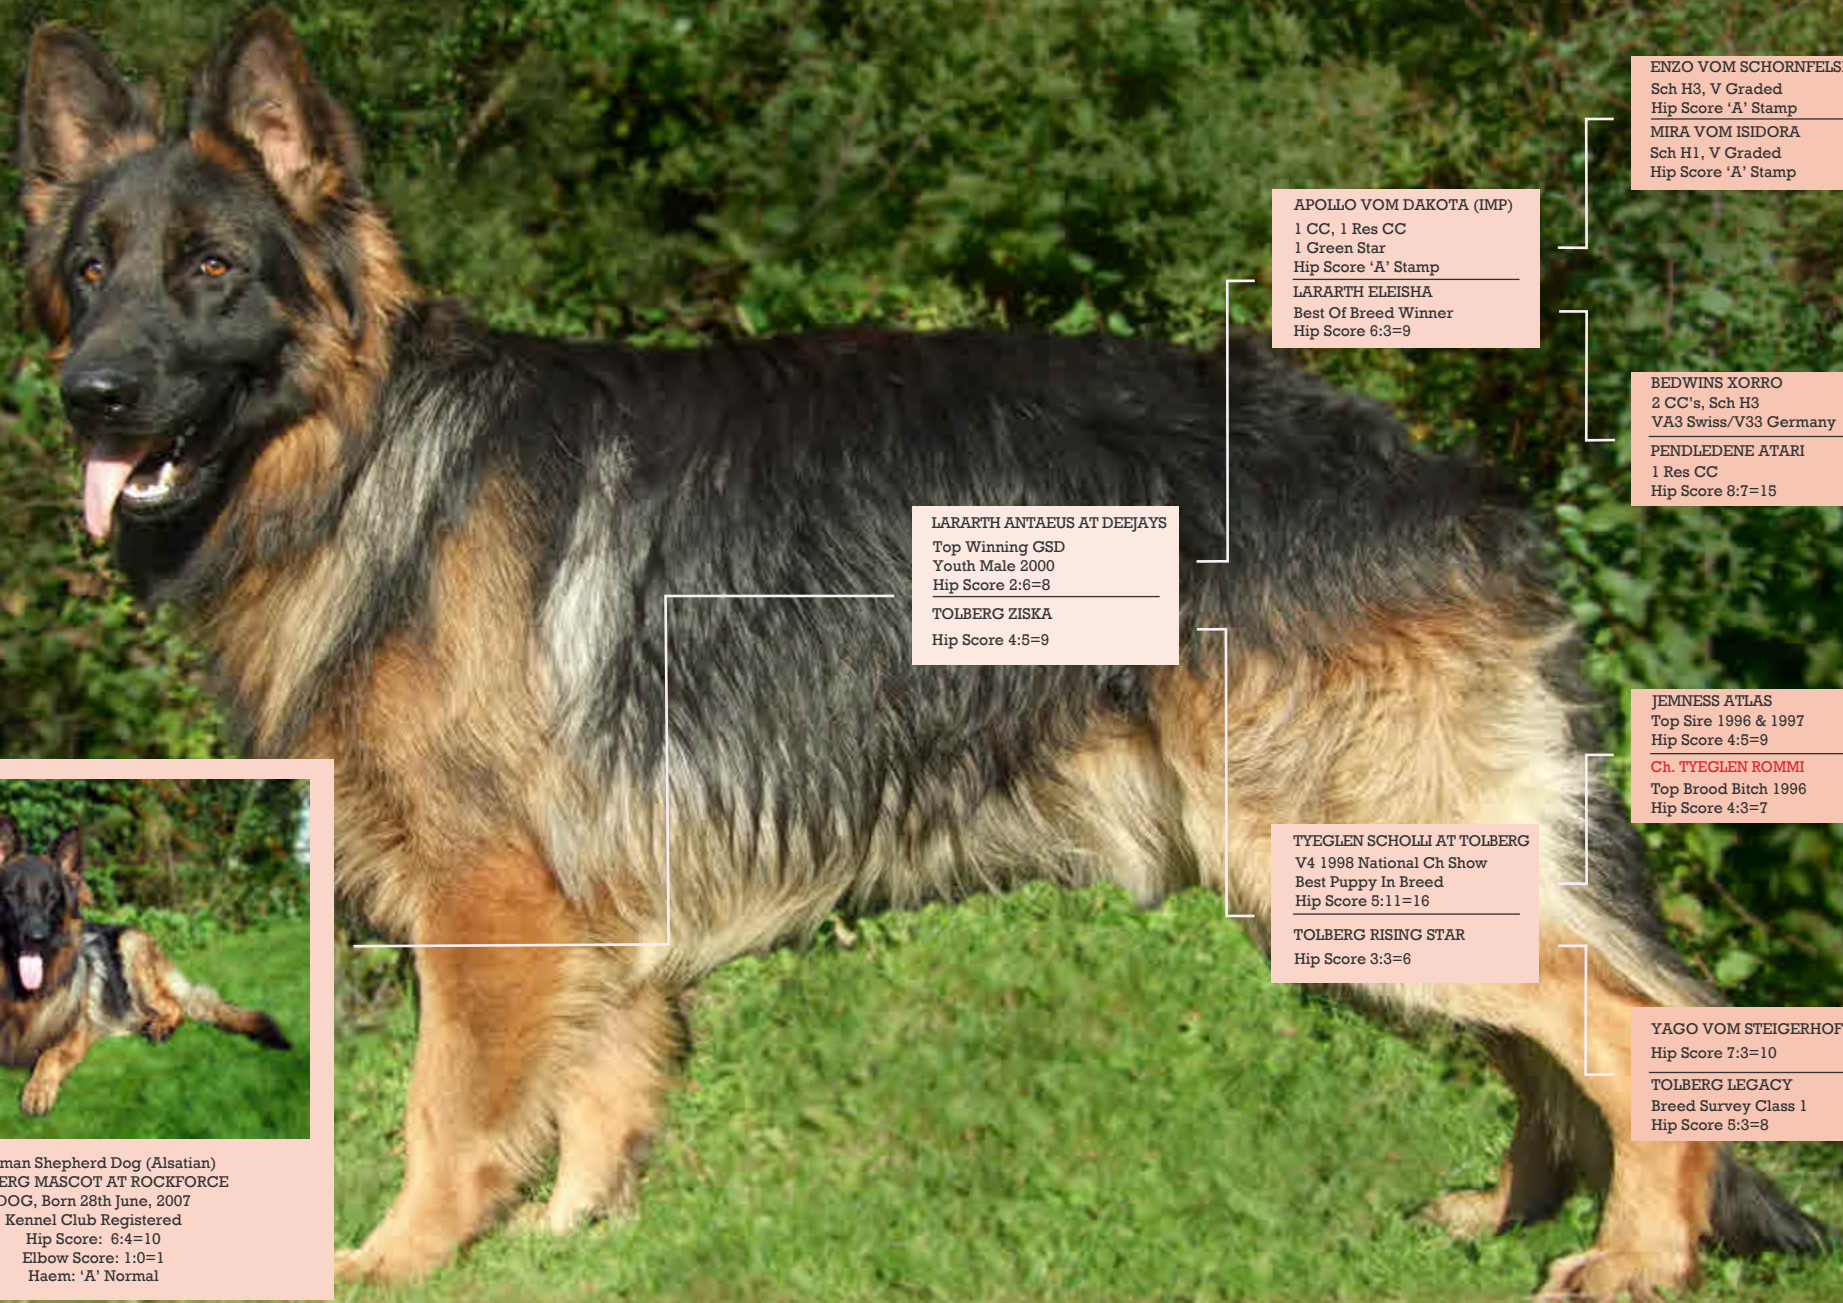

PARENTS

GRAND PARENTS

GREAT GRAND PARENTS

LARARTH ANTAEUS AT DEEJAYS
Top Winning GSD
Youth Male 2000
Hip Score 2:6=8

TOLBERG ZISKA
Hip Score 4:5=9

APOLLO VOM DAKOTA (IMP)
1 CC, 1 Res CC
1 Green Star
Hip Score 'A' Stamp

LARARTH ELEISHA
Best Of Breed Winner
Hip Score 6:3=9

ENZO VOM SCHORNFELSEN
Sch H3, V Graded
Hip Score 'A' Stamp

MIRA VOM ISIDORA
Sch H1, V Graded
Hip Score 'A' Stamp

BEDWINS XORRO
2 CC's, Sch H3
VA3 Swiss/V33 Germany

PENDLEDENE ATARI
1 Res CC
Hip Score 8:7=15

JEMNESS ATLAS
Top Sire 1996 & 1997
Hip Score 4:5=9

Ch. TYEGLEN ROMMI
Top Brood Bitch 1996
Hip Score 4:3=7

TYEGLEN SCHOLLI AT TOLBERG
V4 1998 National Ch Show
Best Puppy In Breed
Hip Score 5:11=16

TOLBERG RISING STAR
Hip Score 3:3=6

YAGO VOM STEIGERHOF (IMP)
Hip Score 7:3=10

TOLBERG LEGACY
Breed Survey Class 1
Hip Score 5:3=8

German Shepherd Dog (Alsatian)
TOLBERG MASCOT AT ROCKFORCE
DOG, Born 28th June, 2007
Kennel Club Registered
Hip Score: 6:4=10
Elbow Score: 1:0=1
Haem: 'A' Normal